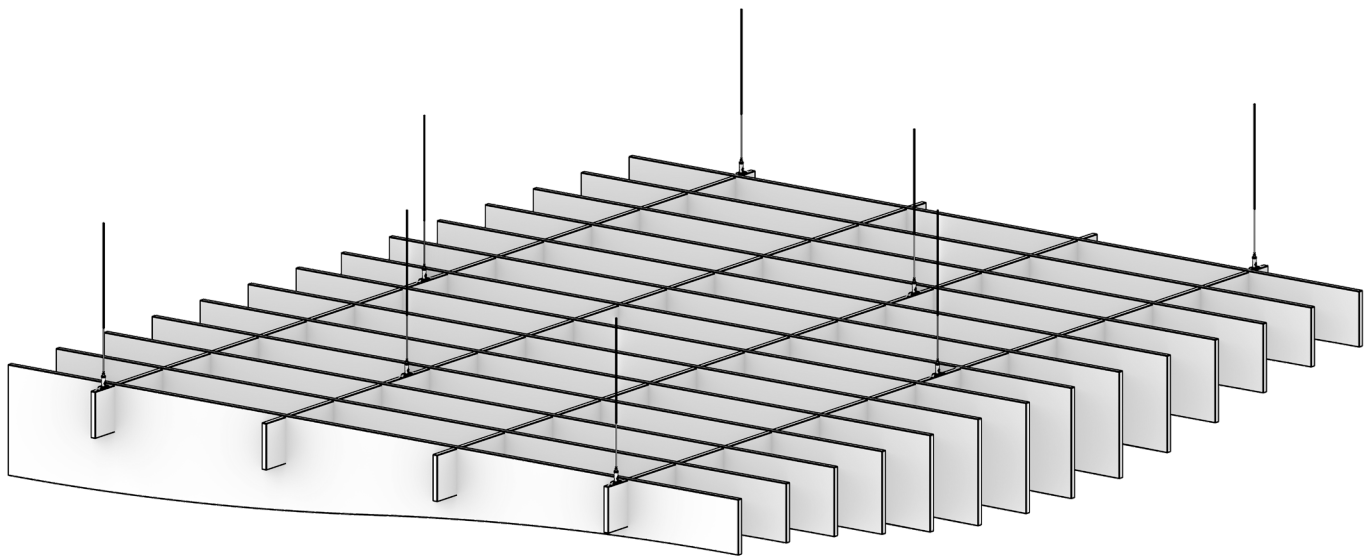

KEY INFO

Material:	1/2" recycled PET felt
Acoustics:	Up to 1.05 NRC rating
Fire Rating:	Class A
Warranty:	1 year
Sustainability:	UL GREENGUARD Gold 60% recycled content HPD Declare label

SPECS

Blade Profile:	Zig, Swell
Blade Length:	24" – 108"
Blade Height:	8", 10", 12"
Blade Spacing:	8" on-center
Module Type:	Full, Edge
Suspension Type:	Independent, framed
Installation Method:	Cable, threaded rod, unistrut, t-grid, direct attach
Finishes:	12 Essential colors 26 Luxe colors 10 wood grain textures

Level Edge

SUSPENSION TYPE

Independent

Beneficial for installation flexibility, and on-the-jobsite spacing adjustments

Framed

Beneficial for large ceiling installations

INSTALLATION METHOD

Cable