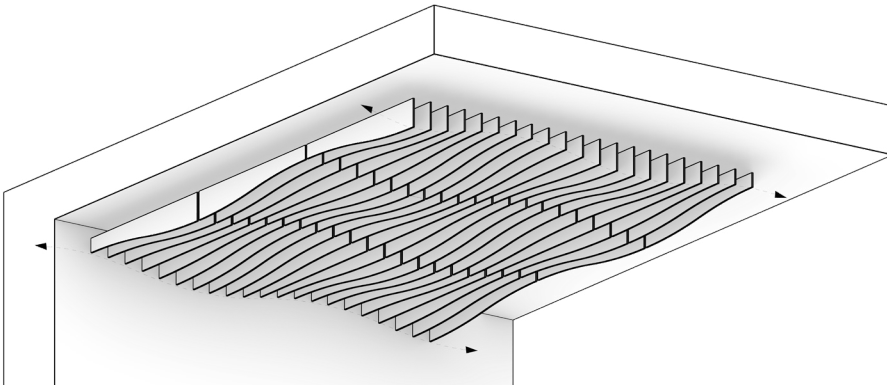

KEY INFO

Material:	1/2" recycled PET felt
Acoustics:	Up to 1.05 NRC rating
Fire Rating:	Class A
Warranty:	1 year
Sustainability:	UL GREENGUARD Gold 60% recycled content HPD Declare label

SPECS

Blade Profile:	Zig, Swell
Blade Length:	24" – 108"
Blade Height:	8", 10", 12"
Blade Spacing:	8" on-center
Module Type:	Full, Edge
Suspension Type:	Independent, framed
Installation Method:	Cable, threaded rod, unistrut, t-grid, direct attach
Finishes:	12 Essential colors 26 Luxe colors 10 wood grain textures

DETAILS

Module Components

Baffle Profile: Zig

Baffle Profile: Swell

DIMENSIONS & EDGE TYPE

Blade Length, Height, and Spacing

Edge Type

Wave Edge

Level Edge

SUSPENSION TYPE

Independent

Beneficial for installation flexibility, and on-the-jobsite spacing adjustments

Framed

Beneficial for large ceiling installations

INSTALLATION METHOD

Cable