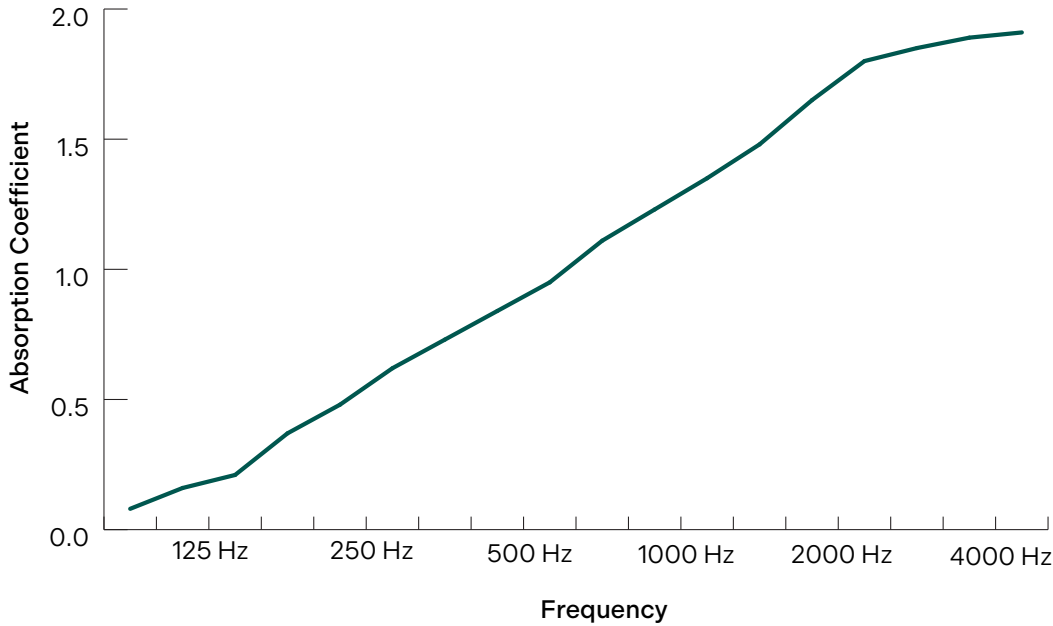

Red Oak

Rough Oak

Teak

White Oak

Due to color variance in monitor and print settings, please verify PET felt color by requesting a material sample.

PERFORMANCE DATA

GRILLA

ACOUSTIC PERFORMANCE