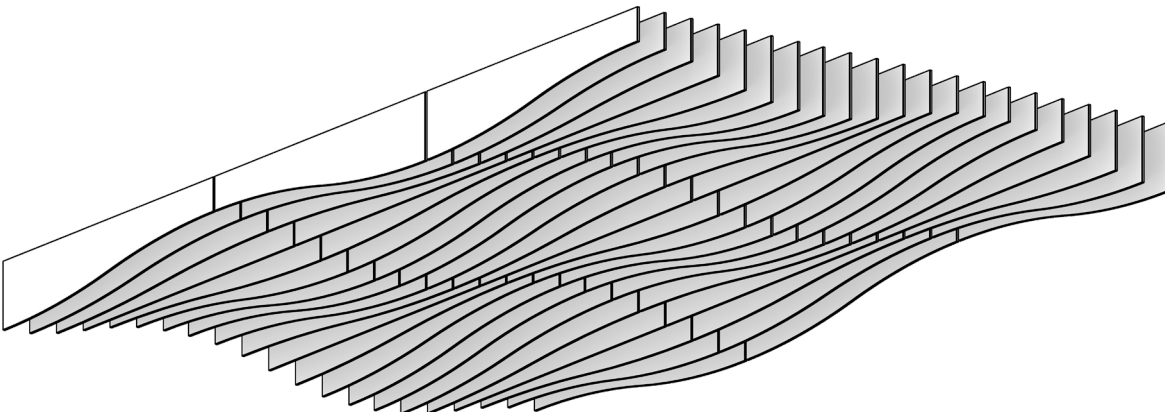

KEY INFO

Material:	1/2" recycled PET felt
Acoustics:	Up to 1.05 NRC rating
Fire Rating:	Class A
Warranty:	1 year
Sustainability:	UL GREENGUARD Gold 60% recycled content HPD Declare label

SPECS

Blade Profile:	Zig, Swell
Blade Length:	24" – 108"
Blade Height:	8", 10", 12"
Blade Spacing:	8" on-center
Module Type:	Full, Edge
Suspension Type:	Independent, framed
Installation Method:	Cable, threaded rod, unistrut, t-grid, direct attach
Finishes:	12 Essential colors 26 Luxe colors 10 wood grain textures

DETAILS

Module Components

Baffle Profile: Zig

Baffle Profile: Swell

DIMENSIONS & EDGE TYPE

Blade Length, Height, and Spacing

Edge Type

Wave Edge

Level Edge

SUSPENSION TYPE

Independent

Beneficial for installation flexibility, and on-the-jobsite spacing adjustments

Framed

Beneficial for large ceiling installations

INSTALLATION METHOD

Cable