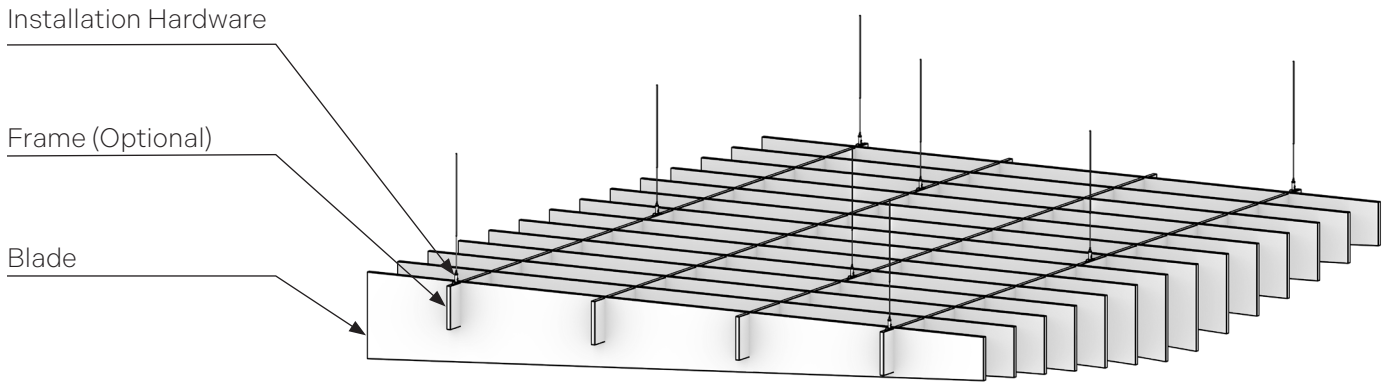

DETAILS

Module Components