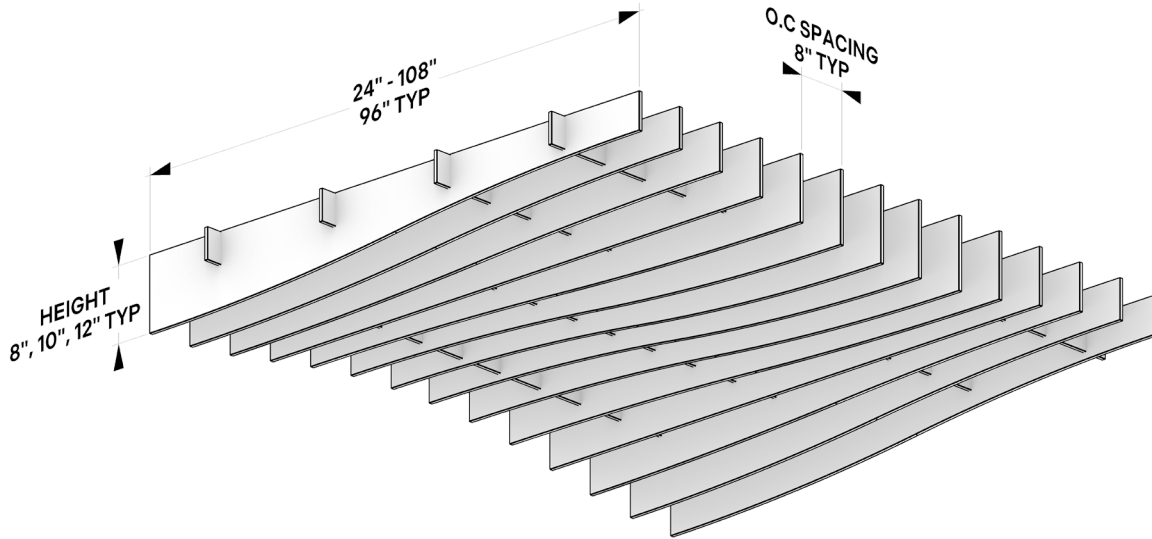

KEY INFO

Material:	1/2" recycled PET felt
Acoustics:	Up to 1.05 NRC rating
Fire Rating:	Class A
Warranty:	1 year
Sustainability:	UL GREENGUARD Gold 60% recycled content HPD Declare label

SPECS

Blade Profile:	Zig, Swell
Blade Length:	24" – 108"
Blade Height:	8", 10", 12"
Blade Spacing:	8" on-center
Module Type:	Full, Edge
Suspension Type:	Independent, framed
Installation Method:	Cable, threaded rod, unistrut, t-grid, direct attach
Finishes:	12 Essential colors 26 Luxe colors 10 wood grain textures

DETAILS

Module Components

Baffle Profile: Zig

Baffle Profile: Swell

DIMENSIONS & EDGE TYPE

Blade Length, Height, and Spacing

Edge Type

Wave Edge

Level Edge

SUSPENSION TYPE

Independent

Beneficial for installation flexibility, and on-the-jobsite spacing adjustments

Framed

Beneficial for large ceiling installations

INSTALLATION METHOD

Cable