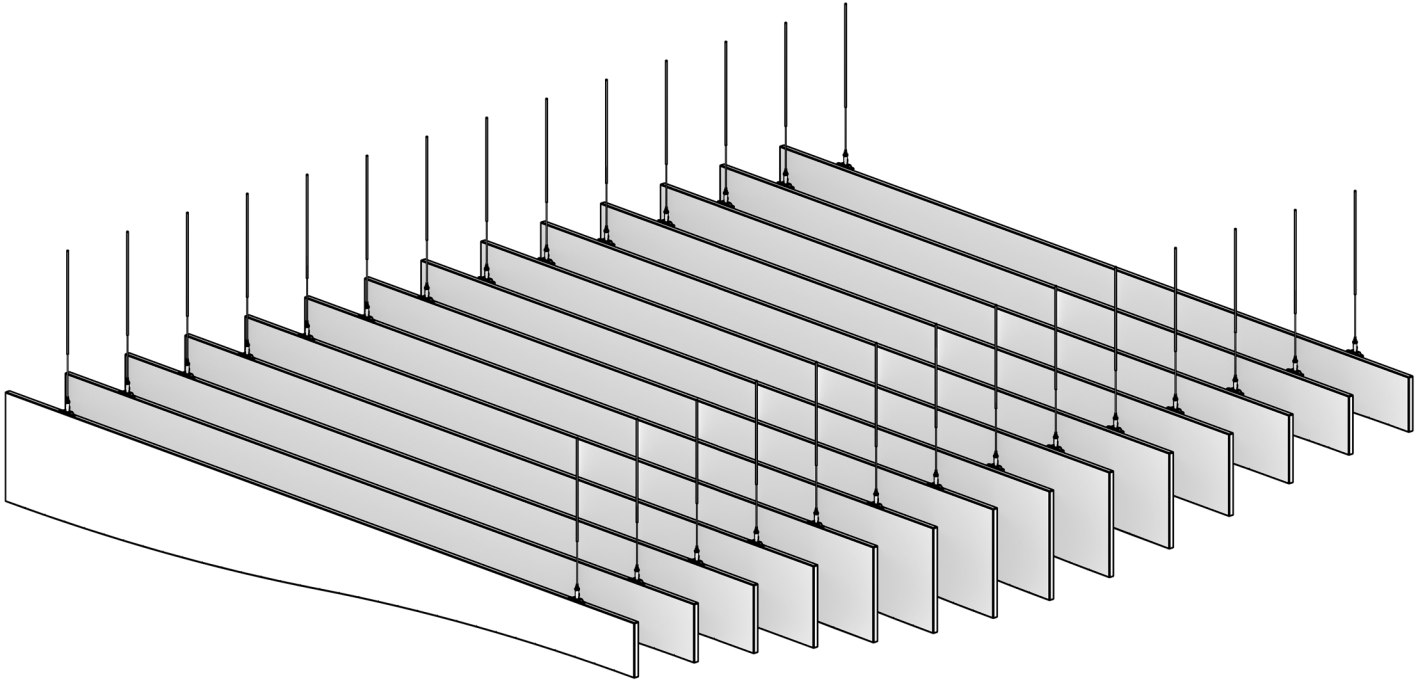

KEY INFO

Material:	1/2" recycled PET felt
Acoustics:	Up to 1.05 NRC rating
Fire Rating:	Class A
Warranty:	1 year
Sustainability:	UL GREENGUARD Gold 60% recycled content HPD Declare label

SPECS

Blade Profile:	Zig, Swell
Blade Length:	24" – 108"
Blade Height:	8", 10", 12"
Blade Spacing:	8" on-center
Module Type:	Full, Edge
Suspension Type:	Independent, framed
Installation Method:	Cable, threaded rod, unistrut, t-grid, direct attach
Finishes:	12 Essential colors 26 Luxe colors 10 wood grain textures

DETAILS

Module Components

Baffle Profile: Zig

Baffle Profile: Swell

DIMENSIONS & EDGE TYPE

Blade Length, Height, and Spacing

Edge Type

Wave Edge

Level Edge

SUSPENSION TYPE

Independent

Beneficial for installation flexibility, and on-the-jobsite spacing adjustments

Framed

Beneficial for large ceiling installations

INSTALLATION METHOD

Cable