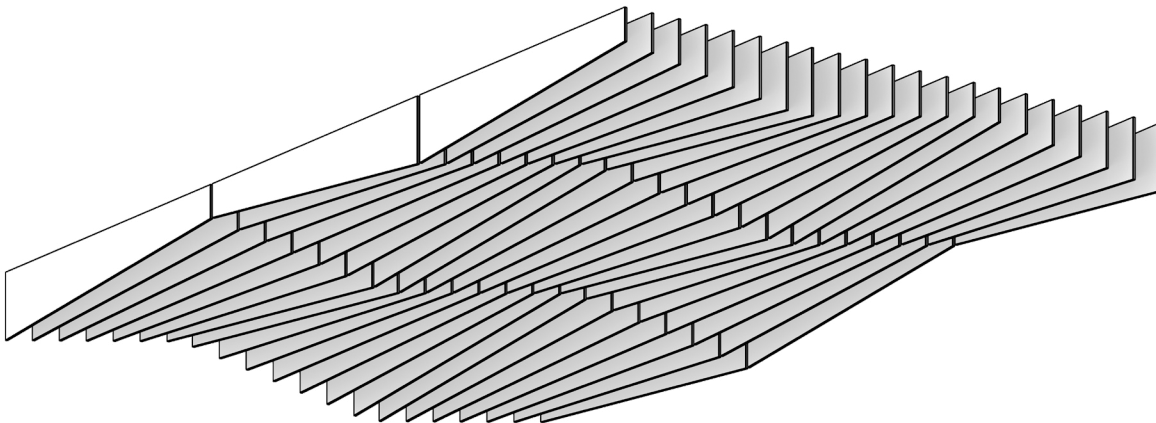

KEY INFO

Material:	1/2" recycled PET felt
Acoustics:	Up to 1.05 NRC rating
Fire Rating:	Class A
Warranty:	1 year
Sustainability:	UL GREENGUARD Gold 60% recycled content HPD Declare label

SPECS

Blade Profile:	Zig, Swell
Blade Length:	24" – 108"
Blade Height:	8", 10", 12"
Blade Spacing:	8" on-center
Module Type:	Full, Edge
Suspension Type:	Independent, framed
Installation Method:	Cable, threaded rod, unistrut, t-grid, direct attach
Finishes:	12 Essential colors 26 Luxe colors 10 wood grain textures

CUSTOM OPTIONS

Every Material Logiq system is designed to be adapted – modified in size, shape, finish, and configuration to fit your project, not the other way around.

Blade Profile: Custom profiles available

DETAILS

Module Components

Baffle Profile: Zig

Baffle Profile: Swell

DIMENSIONS & EDGE TYPE

Blade Length, Height, and Spacing

Edge Type

Wave Edge