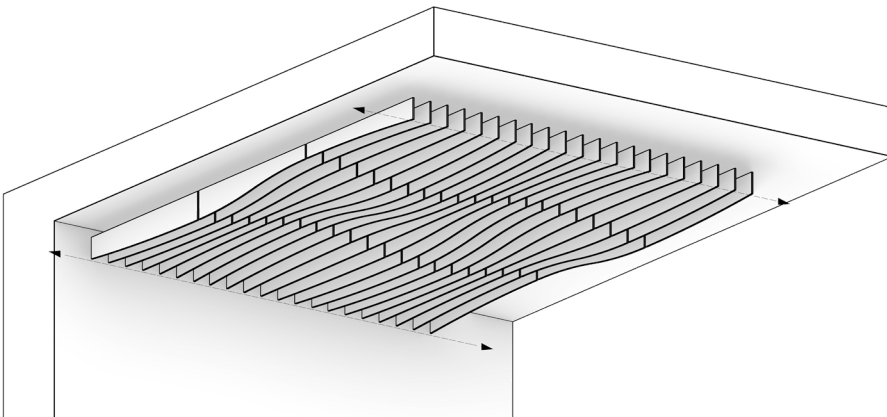

KEY INFO

Material:	1/2" recycled PET felt
Acoustics:	Up to 1.05 NRC rating
Fire Rating:	Class A
Warranty:	1 year
Sustainability:	UL GREENGUARD Gold 60% recycled content HPD Declare label

SPECS

Blade Profile:	Zig, Swell
Blade Length:	24" – 108"
Blade Height:	8", 10", 12"
Blade Spacing:	8" on-center
Module Type:	Full, Edge
Suspension Type:	Independent, framed
Installation Method:	Cable, threaded rod, unistrut, t-grid, direct attach
Finishes:	12 Essential colors 26 Luxe colors 10 wood grain textures

DETAILS

Module Components

Baffle Profile: Zig

Baffle Profile: Swell

DIMENSIONS & EDGE TYPE

Blade Length, Height, and Spacing

Edge Type

Wave Edge

Level Edge

SUSPENSION TYPE

Independent

Beneficial for installation flexibility, and on-the-jobsite spacing adjustments

Framed

Beneficial for large ceiling installations

INSTALLATION METHOD

Cable