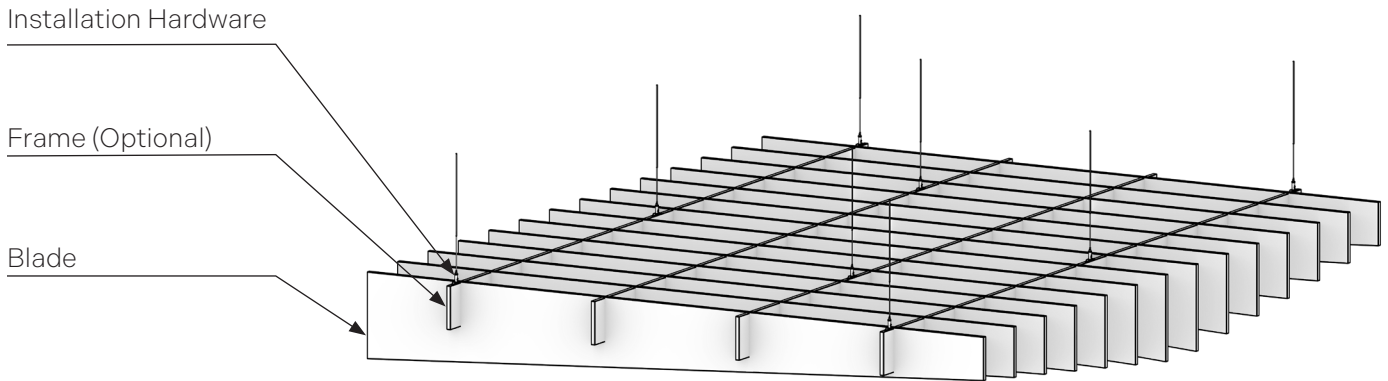

DETAILS

Module Components