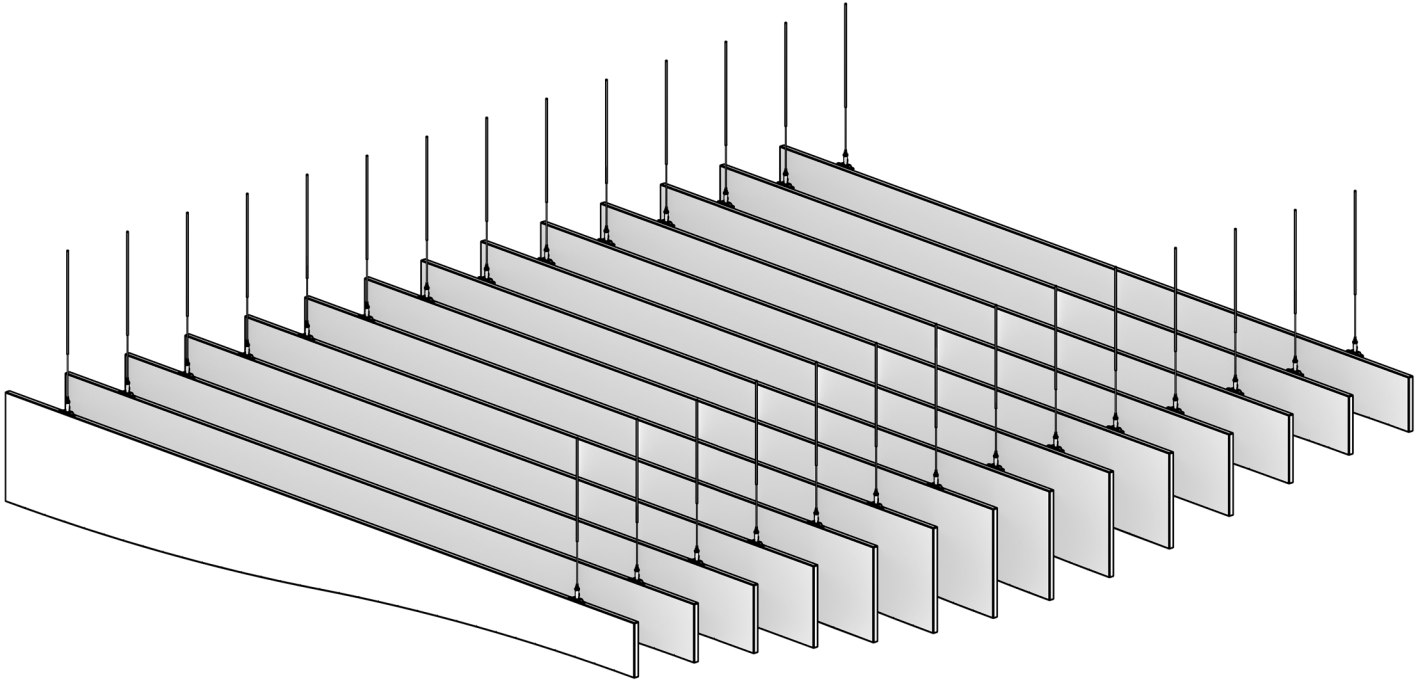

KEY INFO

Material:	1/2" recycled PET felt
Acoustics:	Up to 1.05 NRC rating
Fire Rating:	Class A
Warranty:	1 year
Sustainability:	UL GREENGUARD Gold 60% recycled content HPD Declare label

SPECS

Blade Profile:	Zig, Swell
Blade Length:	24" – 108"
Blade Height:	8", 10", 12"
Blade Spacing:	8" on-center
Module Type:	Full, Edge
Suspension Type:	Independent, framed
Installation Method:	Cable, threaded rod, unistrut, t-grid, direct attach
Finishes:	12 Essential colors 26 Luxe colors 10 wood grain textures

Full Module Termination

Edge Module Termination

SUSPENSION TYPE

Independent

Beneficial for installation flexibility, and on-the-jobsite spacing adjustments

Framed

Beneficial for large ceiling installations

INSTALLATION METHOD