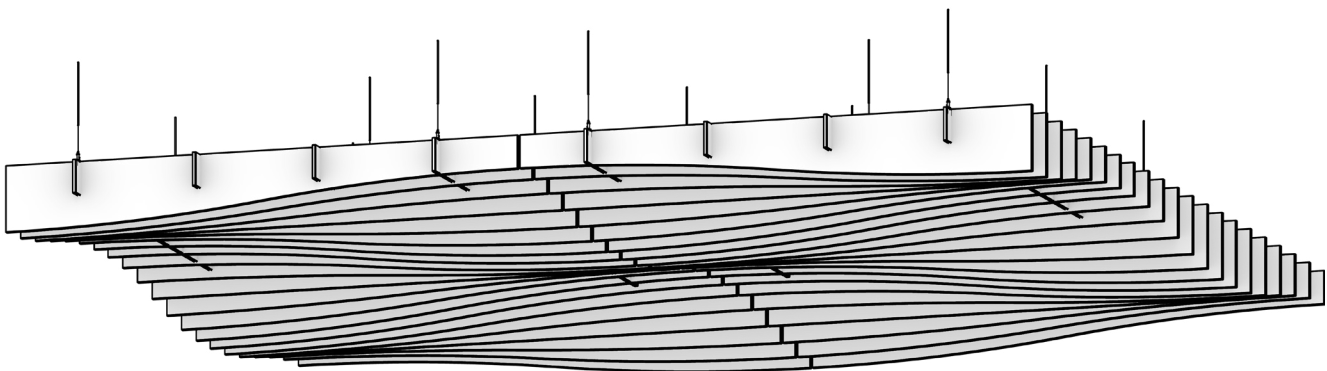

KEY INFO

Material:	1/2" recycled PET felt
Acoustics:	Up to 1.05 NRC rating
Fire Rating:	Class A
Warranty:	1 year
Sustainability:	UL GREENGUARD Gold 60% recycled content HPD Declare label

SPECS

Blade Profile:	Zig, Swell
Blade Length:	24" – 108"
Blade Height:	8", 10", 12"
Blade Spacing:	8" on-center
Module Type:	Full, Edge
Suspension Type:	Independent, framed
Installation Method:	Cable, threaded rod, unistrut, t-grid, direct attach
Finishes:	12 Essential colors 26 Luxe colors 10 wood grain textures

DETAILS

Module Components

Baffle Profile: Zig

Baffle Profile: Swell

DIMENSIONS & MODULE TYPE

Blade Length, Height, and Spacing

Module Type

TOPO is available in two module types. The edge type is used together to terminate at a consistent height.