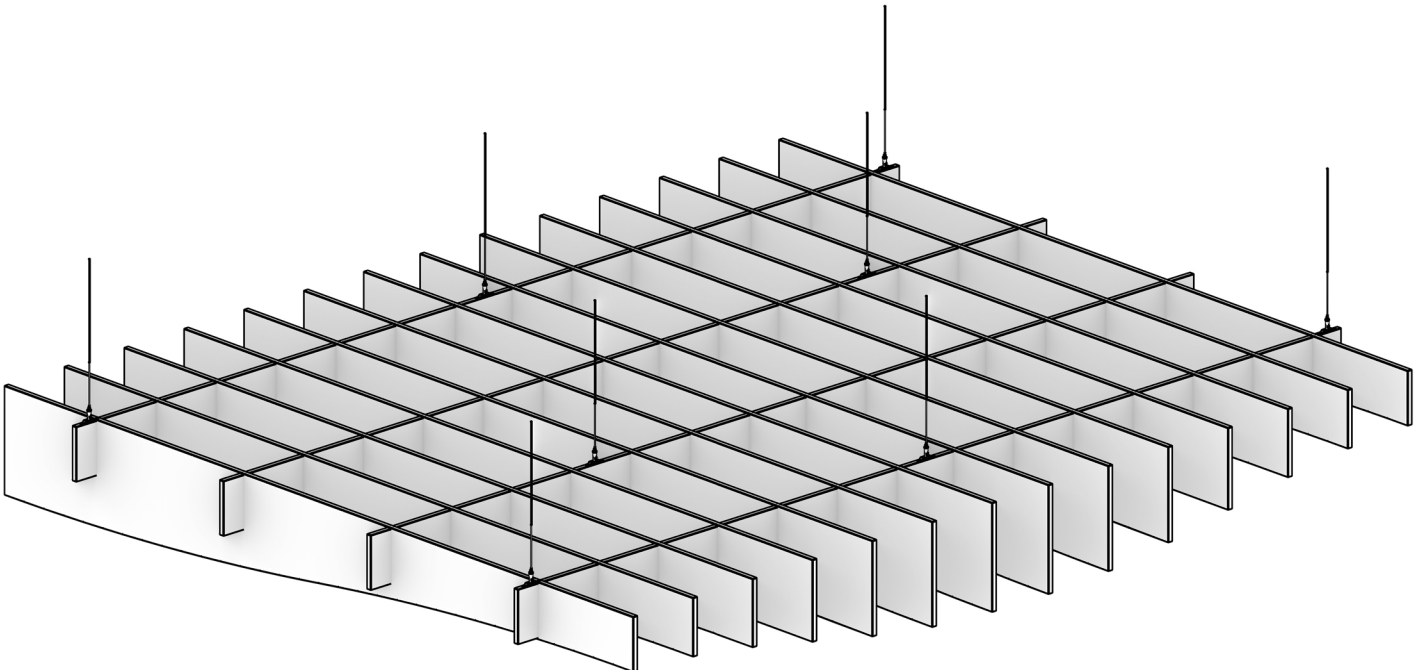

KEY INFO

Material:	1/2" recycled PET felt
Acoustics:	Up to 1.05 NRC rating
Fire Rating:	Class A
Warranty:	1 year
Sustainability:	UL GREENGUARD Gold 60% recycled content HPD Declare label

SPECS

Blade Profile:	Zig, Swell
Blade Length:	24" – 108"
Blade Height:	8", 10", 12"
Blade Spacing:	8" on-center
Module Type:	Full, Edge
Suspension Type:	Independent, framed
Installation Method:	Cable, threaded rod, unistrut, t-grid, direct attach
Finishes:	12 Essential colors 26 Luxe colors 10 wood grain textures

Full Module Termination

Edge Module Termination

SUSPENSION TYPE

Independent

Beneficial for installation flexibility, and on-the-jobsite spacing adjustments

Framed

Beneficial for large ceiling installations

INSTALLATION METHOD