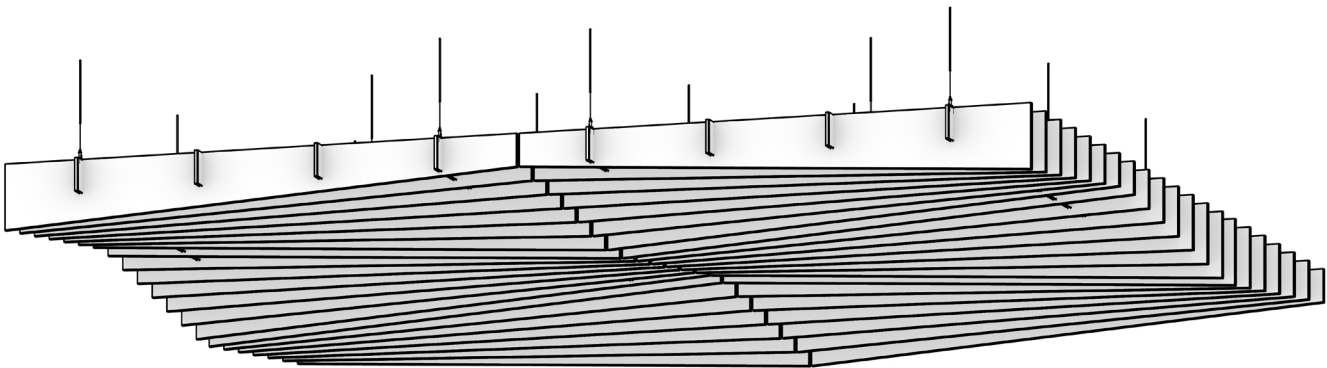

KEY INFO

Material:	1/2" recycled PET felt
Acoustics:	Up to 1.05 NRC rating
Fire Rating:	Class A
Warranty:	1 year
Sustainability:	UL GREENGUARD Gold 60% recycled content HPD Declare label

SPECS

Blade Profile:	Zig, Swell
Blade Length:	24" – 108"
Blade Height:	8", 10", 12"
Blade Spacing:	8" on-center
Module Type:	Full, Edge
Suspension Type:	Independent, framed
Installation Method:	Cable, threaded rod, unistrut, t-grid, direct attach
Finishes:	12 Essential colors 26 Luxe colors 10 wood grain textures

DETAILS

Module Components

Baffle Profile: Zig

Baffle Profile: Swell

DIMENSIONS & MODULE TYPE

Blade Length, Height, and Spacing

Module Type

TOPO is available in two module types. The edge type is used together to terminate at a consistent height.