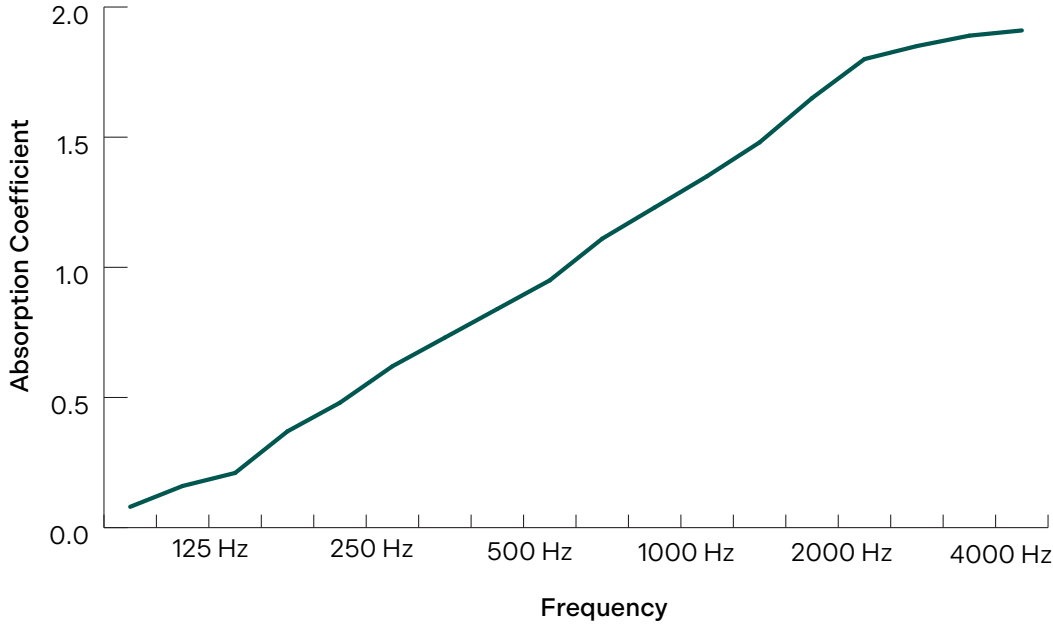

PERFORMANCE DATA

GRILLA

ACOUSTIC PERFORMANCE

Product	Mounting	Spacing	250 Hz	500 Hz	1000 Hz	2000 Hz	NRC
11.5" PET Felt Baffle	J-Mount	11" o.c.	0.48	0.73	1.23	1.89	1.05

ADDITIONAL TESTING

Fire Rating: Class A per ASTM E84

Light Reflectance: 87

Fungi Resistance: High - Passes ASTM C1338

CERTIFICATIONS