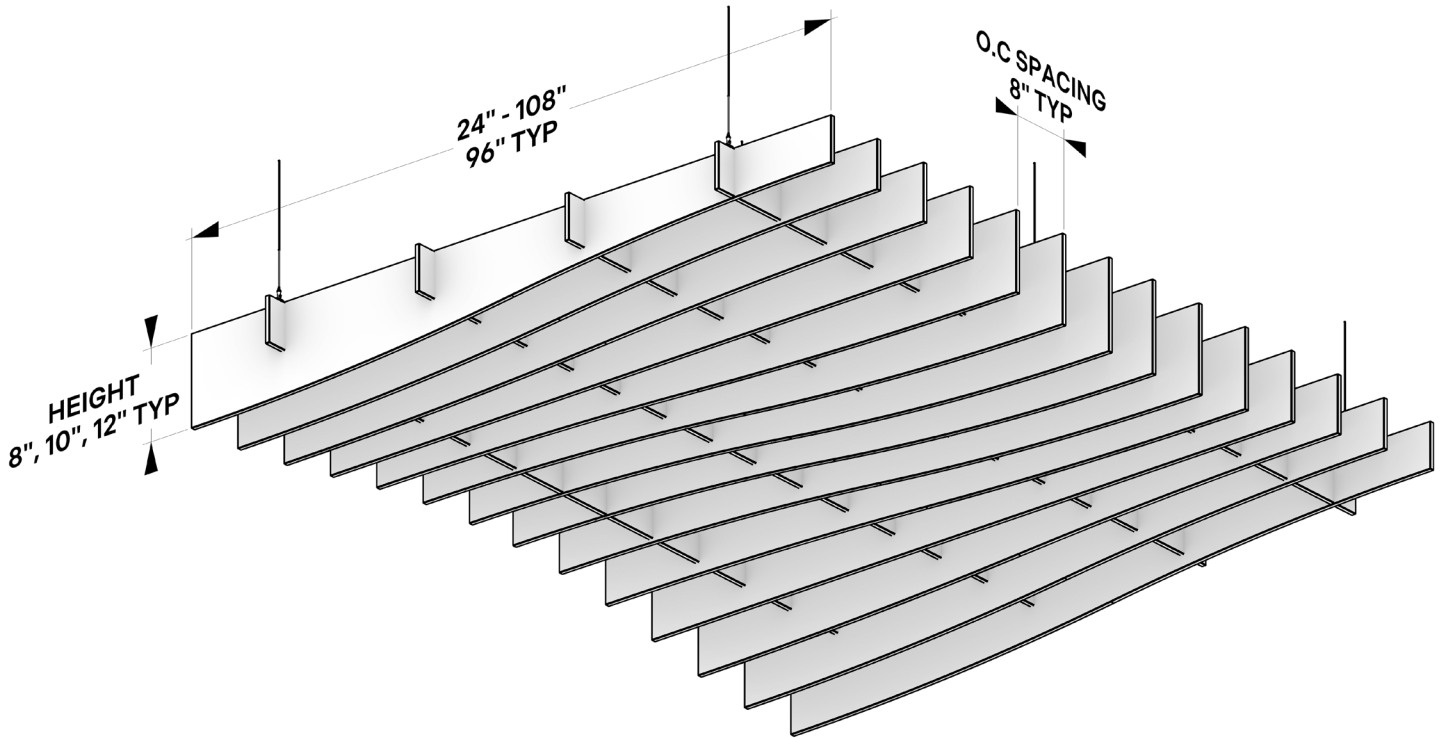

KEY INFO

Material:	1/2" recycled PET felt
Acoustics:	Up to 1.05 NRC rating
Fire Rating:	Class A
Warranty:	1 year
Sustainability:	UL GREENGUARD Gold 60% recycled content HPD Declare label

SPECS

Blade Profile:	Zig, Swell
Blade Length:	24" – 108"
Blade Height:	8", 10", 12"
Blade Spacing:	8" on-center
Module Type:	Full, Edge
Suspension Type:	Independent, framed
Installation Method:	Cable, threaded rod, unistrut, t-grid, direct attach
Finishes:	12 Essential colors 26 Luxe colors 10 wood grain textures

DETAILS

Module Components

Baffle Profile: Zig

Baffle Profile: Swell

DIMENSIONS & MODULE TYPE

Blade Length, Height, and Spacing

Module Type

TOPO is available in two module types. The edge type is used together to terminate at a consistent height.