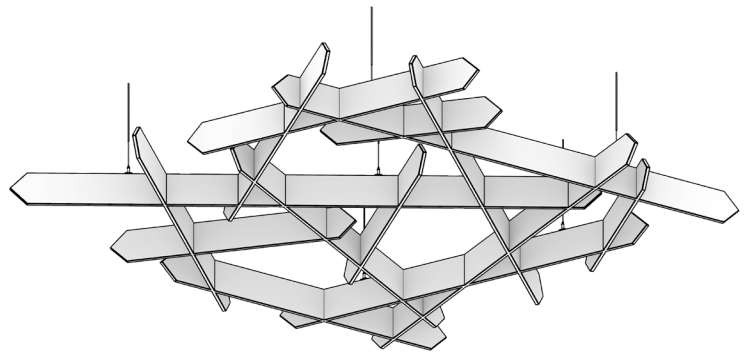

KEY INFO

Material:	1/2" recycled PET felt
Fire Rating:	Class A
Warranty:	1 year
Sustainability:	UL GREENGUARD Gold 60% recycled content HPD Declare label

SPECS

Module Shape:	Square, Triangle
Module Size:	96" x 96"
Blade Height:	6"
End Profile:	Square, Radiused, Arrow
Installation Method:	Cable, threaded rod
Finishes:	12 Essential colors 26 Luxe colors 10 wood grain textures

DETAILS

Module Components

Module Shape: Square

Module Shape: Triangle

SQUARE DETAILS

Plan

Elevation

TRIANGLE DETAILS

Plan

Elevation

END PROFILE

Square

Radiused

Arrow

PLANNING

Square

Aligned

Rotated

Triangle

Constellation

Isolated

INSTALLATION METHOD

Cable

Threaded Rod