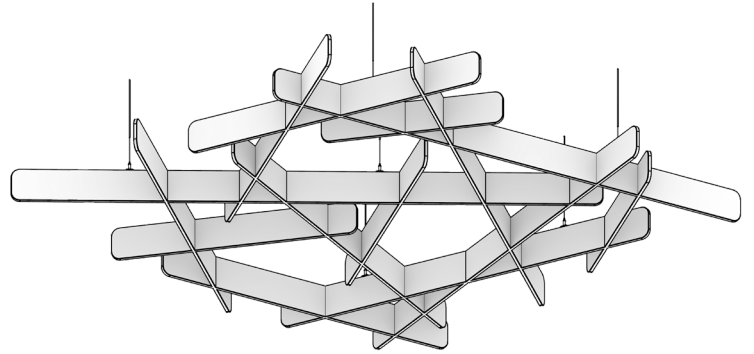

KEY INFO

Material:	1/2" recycled PET felt
Fire Rating:	Class A
Warranty:	1 year
Sustainability:	UL GREENGUARD Gold 60% recycled content HPD Declare label

SPECS

Module Shape:	Square, Triangle
Module Size:	96" x 96"
Blade Height:	6"
End Profile:	Square, Radiused, Arrow
Installation Method:	Cable, threaded rod
Finishes:	12 Essential colors 26 Luxe colors 10 wood grain textures

DETAILS

Module Components

Module Shape: Square

Module Shape: Triangle

SQUARE DETAILS

Plan

Elevation

TRIANGLE DETAILS

Plan

Elevation

END PROFILE

Square

Radiused

Arrow

PLANNING

Square

Aligned

Rotated

Triangle

Constellation

Isolated

INSTALLATION METHOD

Cable

Threaded Rod