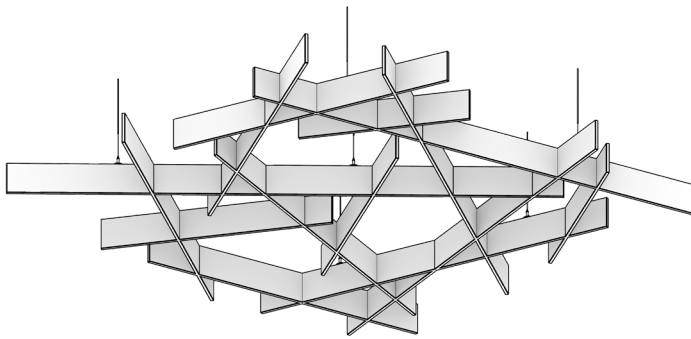

KEY INFO

Material:	1/2" recycled PET felt
Fire Rating:	Class A
Warranty:	1 year
Sustainability:	UL GREENGUARD Gold 60% recycled content HPD Declare label

SPECS

Module Shape:	Square, Triangle
Module Size:	96" x 96"
Blade Height:	6"
End Profile:	Square, Radiused, Arrow
Installation Method:	Cable, threaded rod
Finishes:	12 Essential colors 26 Luxe colors 10 wood grain textures

CUSTOM OPTIONS

Every Material Logiq system is designed to be adapted – modified in size, shape, finish, and configuration to fit your project, not the other way around.

Module Shape:	Custom shapes available
Module Size:	Up to 96" x 96"
Blade Height:	Min 4", Max 12"
End Profile:	Custom profiles available

DETAILS

Module Components

Module Shape: Square

Module Shape: Triangle

SQUARE DETAILS

Plan

Elevation

TRIANGLE DETAILS

Plan

Elevation

END PROFILE

Square

Radiused

Arrow

PLANNING

Square