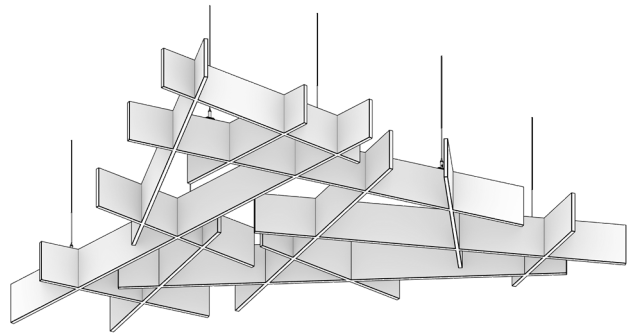

KEY INFO

Material:	1/2" recycled PET felt
Fire Rating:	Class A
Warranty:	1 year
Sustainability:	UL GREENGUARD Gold 60% recycled content HPD Declare label

SPECS

Module Shape:	Square, Triangle
Module Size:	96" x 96"
Blade Height:	6"
End Profile:	Square, Radiused, Arrow
Installation Method:	Cable, threaded rod
Finishes:	12 Essential colors 26 Luxe colors 10 wood grain textures

CUSTOM OPTIONS

Every Material Logiq system is designed to be adapted – modified in size, shape, finish, and configuration to fit your project, not the other way around.

Module Shape:	Custom shapes available
Module Size:	Up to 96" x 96"
Blade Height:	Min 4", Max 12"
End Profile:	Custom profiles available

DETAILS

Module Components

Module Shape: Square

Module Shape: Triangle

SQUARE DETAILS

Plan

Elevation

TRIANGLE DETAILS

Plan

Elevation

END PROFILE

Square

Radiused

Arrow

PLANNING

Square