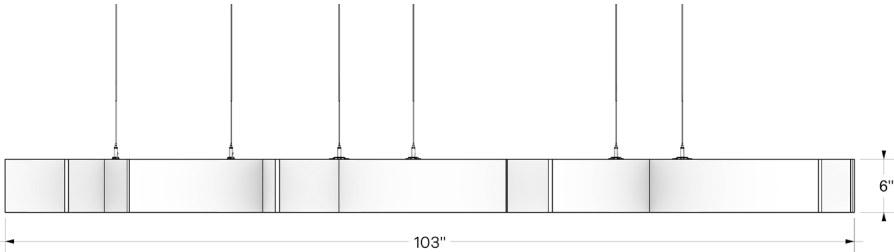

KEY INFO

Material:	1/2" recycled PET felt
Fire Rating:	Class A
Warranty:	1 year
Sustainability:	UL GREENGUARD Gold 60% recycled content HPD Declare label

SPECS

Module Shape:	Square, Triangle
Module Size:	96" x 96"
Blade Height:	6"
End Profile:	Square, Radiused, Arrow
Installation Method:	Cable, threaded rod
Finishes:	12 Essential colors 26 Luxe colors 10 wood grain textures

CUSTOM OPTIONS

Every Material Logiq system is designed to be adapted – modified in size, shape, finish, and configuration to fit your project, not the other way around.

Module Shape:	Custom shapes available
Module Size:	Up to 96" x 96"
Blade Height:	Min 4", Max 12"
End Profile:	Custom profiles available

DETAILS

Module Components

Module Shape: Square

Module Shape: Triangle

SQUARE DETAILS

Plan

Elevation

TRIANGLE DETAILS

Plan

Elevation

END PROFILE

Square

Radiused

Arrow

PLANNING

Square