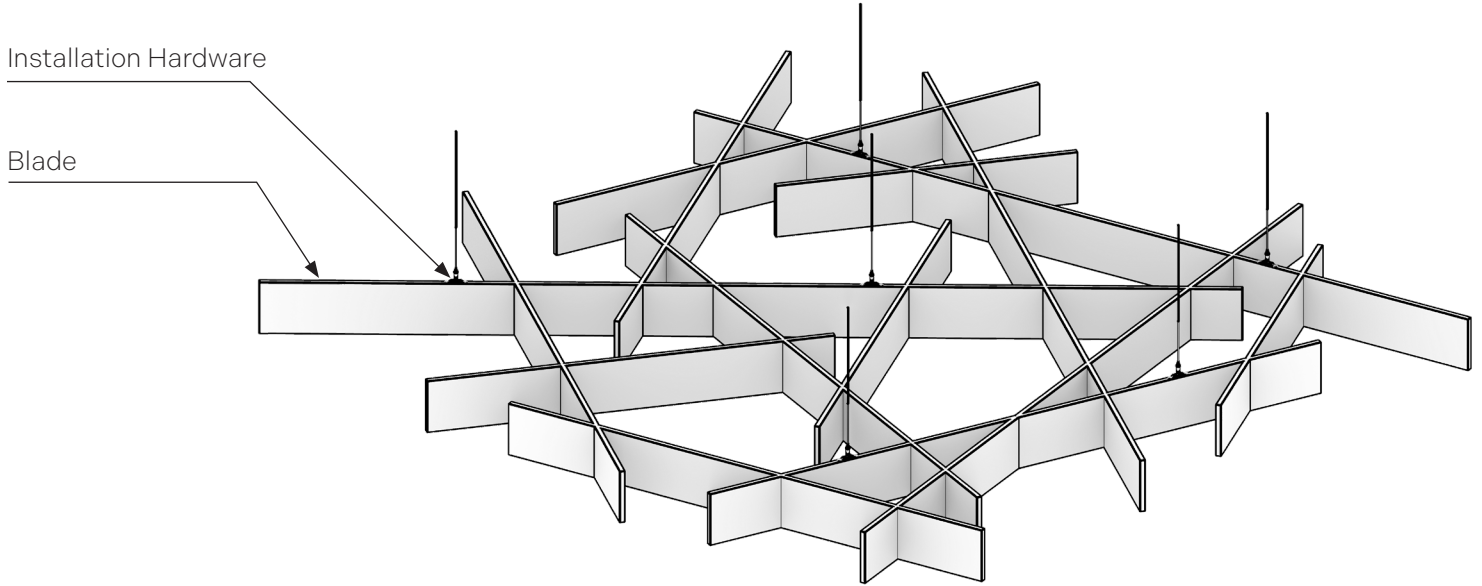

THATCH

ACOUSTIC CEILING CLOUDS

MATERIAL LOGIQ

THATCH

ACOUSTIC CEILING BAFFLE SYSTEM

Thatch is a PET felt cloud system that gets its character from interlocking fins layered into a textural, sculptural mass. It softens the acoustics of open ceilings while giving them something worth looking up at.

KEY INFO

Material:	1/2" recycled PET felt
Fire Rating:	Class A
Warranty:	1 year
Sustainability:	UL GREENGUARD Gold 60% recycled content HPD Declare label

SPECS

Module Shape:	Square, Triangle
Module Size:	96" x 96"
Blade Height:	6"
End Profile:	Square, Radiused, Arrow
Installation Method:	Cable, threaded rod
Finishes:	12 Essential colors 26 Luxe colors 10 wood grain textures

CUSTOM OPTIONS

Every Material Logiq system is designed to be adapted – modified in size, shape, finish, and configuration to fit your project, not the other way around.

Module Shape:	Custom shapes available
Module Size:	Up to 96" x 96"
Blade Height:	Min 4", Max 12"
End Profile:	Custom profiles available

DETAILS

Module Components

Module Shape: Square

Module Shape: Triangle

SQUARE DETAILS

Plan

Elevation

TRIANGLE DETAILS