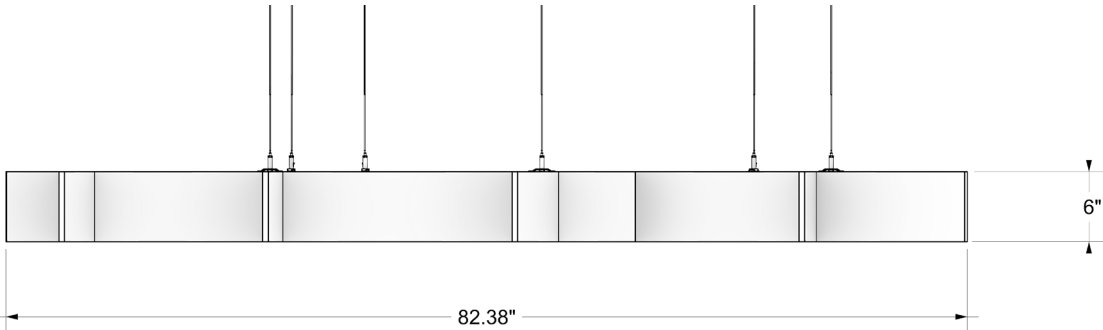

KEY INFO

Material:	1/2" recycled PET felt
Fire Rating:	Class A
Warranty:	1 year
Sustainability:	UL GREENGUARD Gold 60% recycled content HPD Declare label

SPECS

Module Shape:	Square, Triangle
Module Size:	96" x 96"
Blade Height:	6"
End Profile:	Square, Radiused, Arrow
Installation Method:	Cable, threaded rod
Finishes:	12 Essential colors 26 Luxe colors 10 wood grain textures

CUSTOM OPTIONS

Every Material Logiq system is designed to be adapted – modified in size, shape, finish, and configuration to fit your project, not the other way around.

Module Shape:	Custom shapes available
Module Size:	Up to 96" x 96"
Blade Height:	Min 4", Max 12"
End Profile:	Custom profiles available

DETAILS

Module Components

Module Shape: Square

Module Shape: Triangle

SQUARE DETAILS

Plan

Elevation

TRIANGLE DETAILS

Plan

Elevation

END PROFILE

Square

Radiused

Arrow

PLANNING

Square