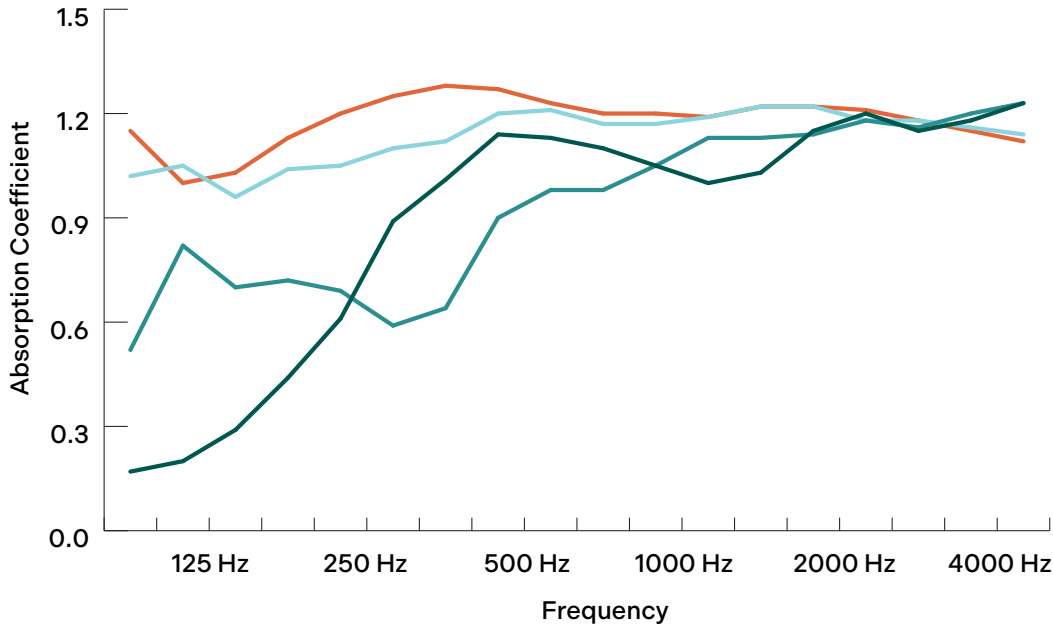

White Oak

Due to color variance in monitor and print settings, please verify PET felt color by requesting a material sample.

PERFORMANCE DATA

GRILLA

ACOUSTIC PERFORMANCE

Product	Mounting	Backer	250 Hz	500 Hz	1000 Hz	2000 Hz	NRC
GRILLA	Direct	None	0.61	1.14	1.05	1.15	1.00
GRILLA	Grid	None	0.69	0.90	1.05	1.14	0.95
GRILLA	Grid	1"	1.05	1.20	1.17	1.22	1.15
GRILLA	Grid	2"	1.20	1.27	1.20	1.22	1.20