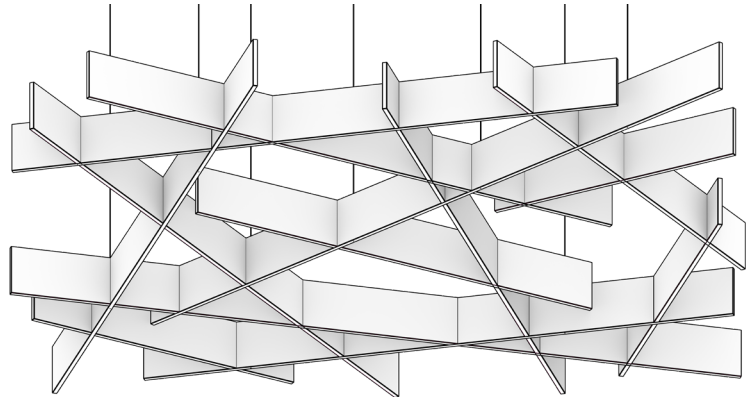

PLACEHOLDER

THATCH

ACOUSTIC CEILING CLOUDS

MATERIAL LOGIQ

THATCH

ACOUSTIC CEILING BAFFLE SYSTEM

Thatch is a PET felt cloud system that gets its character from interlocking fins layered into a textural, sculptural mass. It softens the acoustics of open ceilings while giving them something worth looking up at.

CUSTOM OPTIONS

DETAILS

THATCH

Module Components

Shape: Square

Shape: Triangle

SQUARE DETAILS

THATCH

TRIANGLE DETAILS

THATCH

END PROFILE

THATCH

Square

Radiused

Arrow

PLANNING

Square

Triangle

INSTALLATION METHOD

Cable

Threaded Rod

INSTALLATION METHOD

Unistrut

Direct Attach