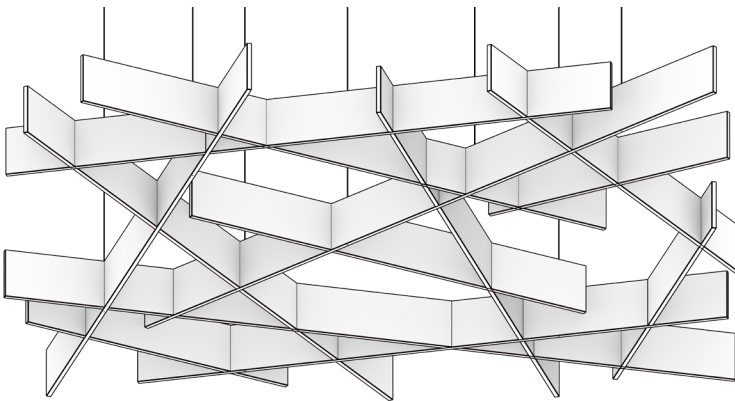

PLACEHOLDER

THATCH

ACOUSTIC CEILING CLOUDS

MATERIAL LOGIQ

THATCH

ACOUSTIC CEILING BAFFLE SYSTEM

Thatch is a PET felt cloud system that gets its character from interlocking fins layered into a textural, sculptural mass. It softens the acoustics of open ceilings while giving them something worth looking up at.

SPECS

Shape:	Square, Triangle
Module Size:	96" x 96"
Blade Height:	8"
End Profile:	Square, Radiused, Arrow
Installation Method:	Cable, threaded rod, unistrut, direct attach
Finishes:	12 Essential colors 26 Luxe colors 10 wood grain textures

CUSTOM OPTIONS

DETAILS

THATCH

Module Components

Shape: Square

Shape: Triangle

SQUARE DETAILS

THATCH

TRIANGLE DETAILS

THATCH

END PROFILE

THATCH

Square

Radiused

Arrow

PLANNING