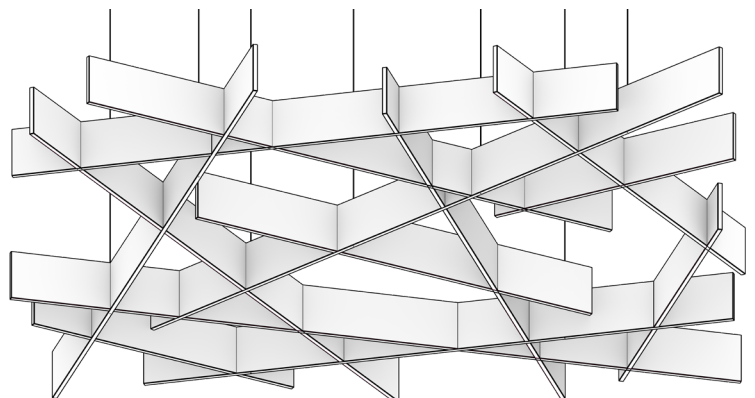

PLACEHOLDER

THATCH

ACOUSTIC CEILING CLOUDS

MATERIAL LOGIQ

THATCH

ACOUSTIC CEILING BAFFLE SYSTEM

Thatch is a PET felt cloud system that gets its character from interlocking fins layered into a textural, sculptural mass. It softens the acoustics of open ceilings while giving them something worth looking up at.

CUSTOM OPTIONS

DETAILS

THATCH

Module Components

Shape: Square

Shape: Triangle

SQUARE DETAILS

THATCH

TRIANGLE DETAILS

THATCH

END PROFILE

THATCH

Square

Radiused

Arrow

PLANNING

Square

Triangle

INSTALLATION METHOD

Cable

Threaded Rod

INSTALLATION METHOD

Unistrut

Direct Attach