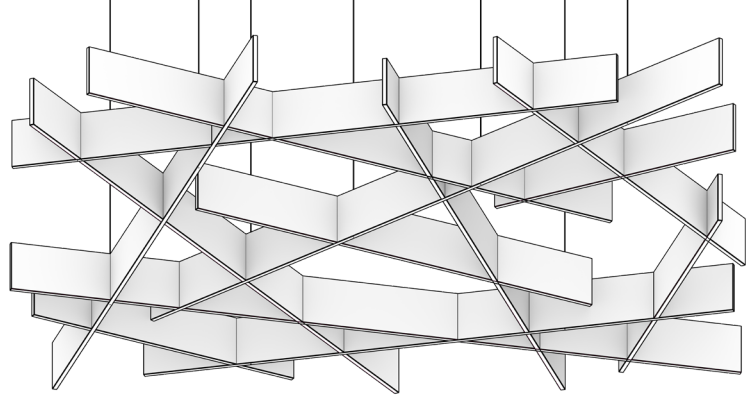

PLACEHOLDER

THATCH

ACOUSTIC CEILING CLOUDS

MATERIAL LOGIQ

THATCH

ACOUSTIC CEILING BAFFLE SYSTEM

Thatch is a PET felt cloud system that gets its character from interlocking fins layered into a textural, sculptural mass. It softens the acoustics of open ceilings while giving them something worth looking up at.

CUSTOM OPTIONS

DETAILS

THATCH

Module Components

Shape: Square

Shape: Triangle

SQUARE DETAILS

THATCH

TRIANGLE DETAILS

THATCH

END PROFILE

THATCH

Square

Radiused

Arrow

PLANNING

Square

Triangle

INSTALLATION METHOD

Cable

Threaded Rod

INSTALLATION METHOD

Unistrut

Direct Attach